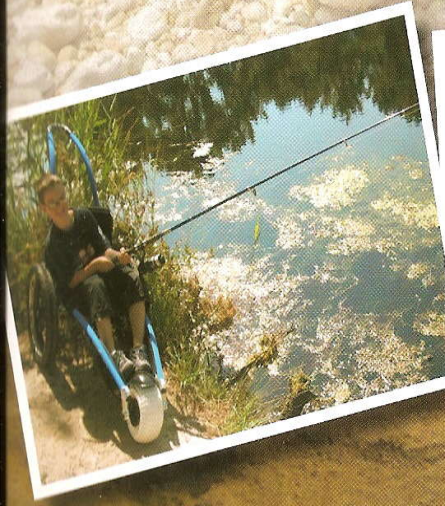

HIPPOCAMPE®

When dreams become reality

"Leisure activities accessible to everyone"

 **VIPAMAT** Technologie

Designed by a team of specialist paramedics and tested and approved by people with restricted mobility, Hippocampe adapts itself to each person's specific needs and requirements. Sturdy, reliable and safe, you can place complete trust in it.

In the country

Over snow

www.vipamat.com