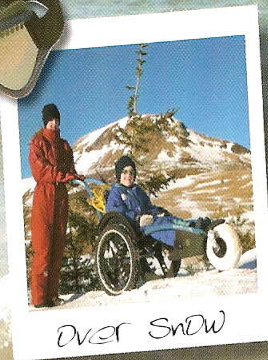

HIPPOCAMPE®

When dreams become reality

"Leisure activities accessible to everyone"

 **VIPAMAT** Technologie

Designed by a team of specialist paramedics and tested and approved by people with restricted mobility, Hippocampe adapts itself to each person's specific needs and requirements. Sturdy, reliable and safe, you can place complete trust in it.

In the country

Over snow

www.vipamat.com