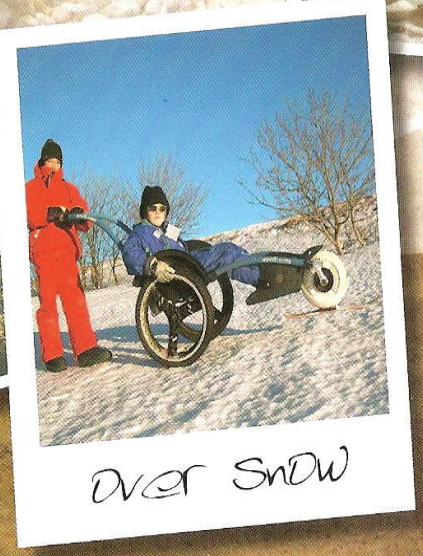

HIPPOCAMPE®

When dreams become reality

"Leisure activities accessible to everyone"

 **VIPAMAT** Technologie

Designed by a team of specialist paramedics and tested and approved by people with restricted mobility, Hippocampe adapts itself to each person's specific needs and requirements. Sturdy, reliable and safe, you can place complete trust in it.

In the country

Over snow

www.vipamat.com