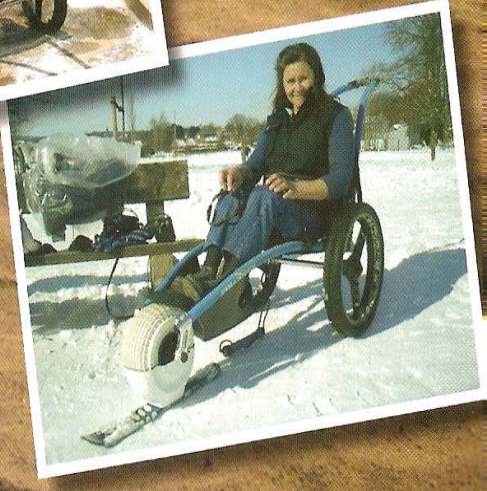

HIPPOCAMPE®

When dreams become reality

"Leisure activities accessible to everyone"

 **VIPAMAT** Technologie

Designed by a team of specialist paramedics and tested and approved by people with restricted mobility, Hippocampe adapts itself to each person's specific needs and requirements. Sturdy, reliable and safe, you can place complete trust in it.

In the country

Over snow

www.vipamat.com