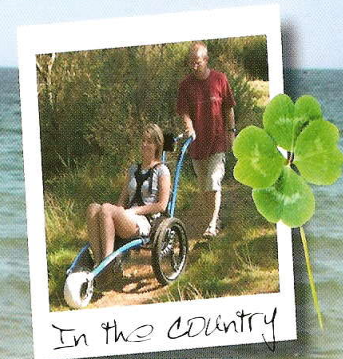

HIPPOCAMPE®

When dreams become reality

"Leisure activities accessible to everyone"

 **VIPAMAT** Technologie

Designed by a team of specialist paramedics and tested and approved by people with restricted mobility, Hippocampe adapts itself to each person's specific needs and requirements. Sturdy, reliable and safe, you can place complete trust in it.

In the country

Over snow

www.vipamat.com